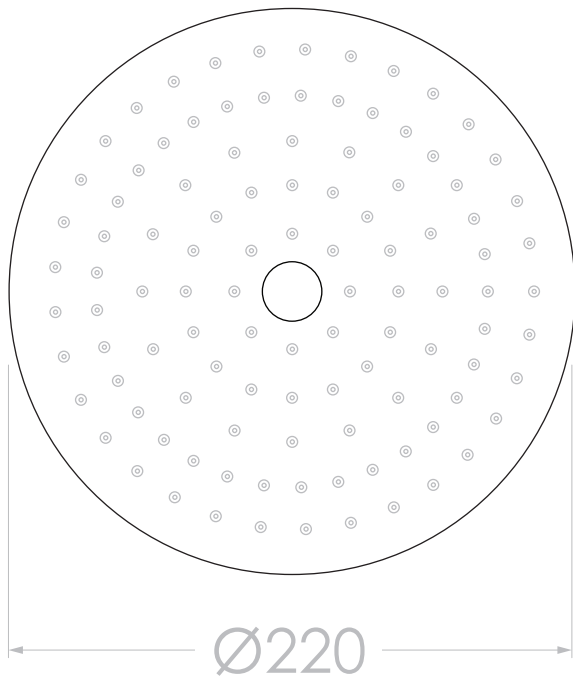

PRODUCT:	SOUL ABS SHOWER ROSE 220MM
SIZE:	62H x 220D x 220W
TYPE:	SHOWER
VERSION: 01	DATE: 22/06/2024

CHROME  
MATTE WHITE  
MATTE BLACK  
BRUSHED NICKEL  
BRUSHED BRASS  
BRUSHED COPPER

JTAPRSOU220CP  
JTAPRSOU220WH  
JTAPRSOU220BK  
JTAPRSOU220NK  
JTAPRSOU220BB  
JTAPRSOU220BCO