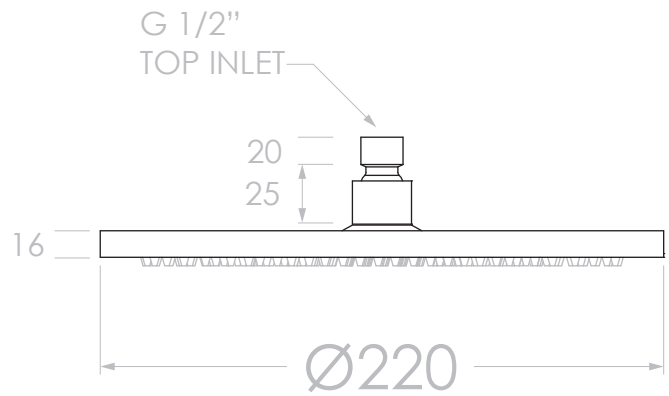

PRODUCT:	SOUL ABS SHOWER ROSE 220MM
SIZE:	62H x 220D x 220W
TYPE:	SHOWER
VERSION: 01	DATE: 22/06/2024

CHROME  
MATTE WHITE  
MATTE BLACK  
BRUSHED NICKEL  
BRUSHED BRASS  
BRUSHED COPPER

JTAPRSOU220CP  
JTAPRSOU220WH  
JTAPRSOU220BK  
JTAPRSOU220NK  
JTAPRSOU220BB  
JTAPRSOU220BCO

NOTES:

ALL DIMENSIONS ARE NOMINAL AND SUBJECT TO CHANGE.  
DO NOT DRILL OR ROUGH IN UNTIL YOU HAVE RECEIVED AND MEASURED YOUR PRODUCT.  
ALL DIMENSIONS ARE IN MILLIMETRES.  
DO NOT MEASURE FROM DRAWING.