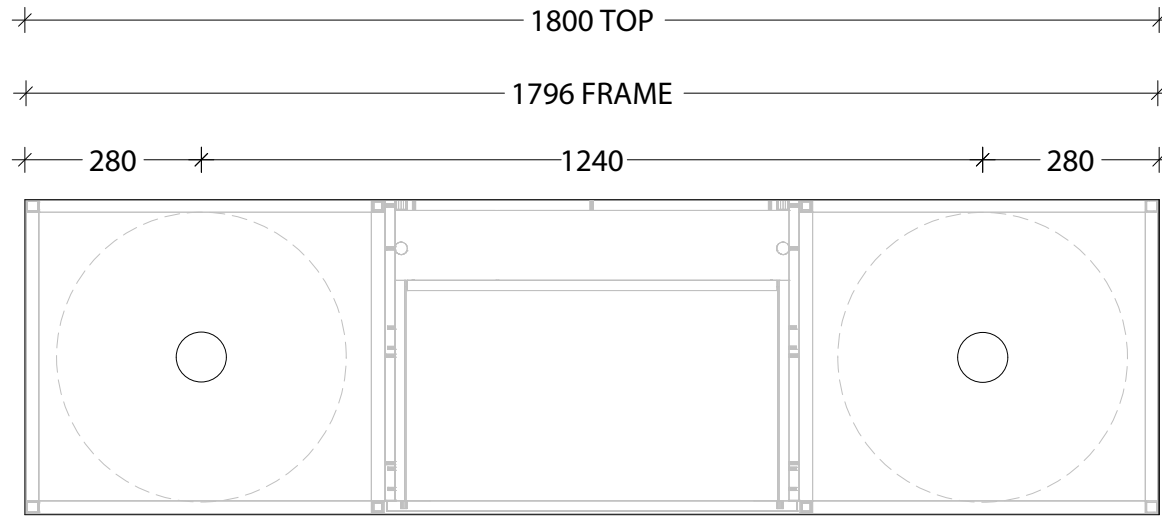

NAME:	COBFAS1800WHSS v1
SIZE:	1800
WK/WH:	WALL HUNG
CONFIGURATION:	DRAWER AND OPEN FRAME

\* RECOMMENDED ROUGH IN SPECS FOR PLUMBER  
 BASED ON INSTALLED BENCH HEIGHT (900) WITH  
 JAMIE.J SUBWAY BOTTLE TRAP

NOTE:  
 ALL DIMENSIONS ARE NOMINAL.

PLEASE DO NOT DRILL OR ROUGH IN UNTIL YOU  
 HAVE RECEIVED YOUR VANITY