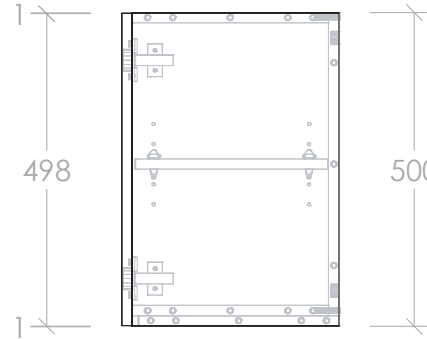

450

448

450

330

\*346 (PURE SILK/DECOR)  
348 (CLASSIC)

PRODUCT:	WALL CABINET 450MM - 500MM HIGH
SIZE:	450W X 346/348D X 500H
CONFIGURATION:	ALL DOOR, WALL HUNG
VERSION: 01	DATE: 22/06/2023

STYLE	CODE
PURE SILK	PWD545
DECOR	DWD545
CLASSIC	CWD545

NOTES:
ALL DIMENSIONS ARE NOMINAL AND SUBJECT TO CHANGE. DO NOT DRILL OR ROUGH IN UNTIL YOU HAVE RECEIVED AND MEASURED YOUR PRODUCT. ALL DIMENSIONS ARE IN MILLIMETRES. DO NOT MEASURE FROM DRAWING. *OVERALL DEPTH VARIES DEPENDING ON CABINET STYLE