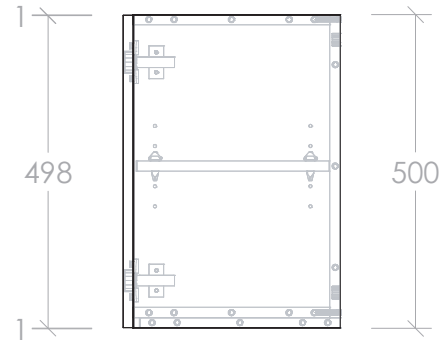

600

598

600

498

500

330

*346 (PURE SILK/DECOR)
348 (CLASSIC)

PRODUCT:	WALL CABINET 600MM - 500MM HIGH
SIZE:	600W X 346/348D X 500H
CONFIGURATION:	ALL DOOR, WALL HUNG
VERSION: 01	DATE: 22/06/2023

STYLE	CODE
PURE SILK	PWD560
DECOR	DWD560
CLASSIC	CWD560

NOTES:
ALL DIMENSIONS ARE NOMINAL AND SUBJECT TO CHANGE. DO NOT DRILL OR ROUGH IN UNTIL YOU HAVE RECEIVED AND MEASURED YOUR PRODUCT. ALL DIMENSIONS ARE IN MILLIMETRES. DO NOT MEASURE FROM DRAWING. *OVERALL DEPTH VARIES DEPENDING ON CABINET STYLE