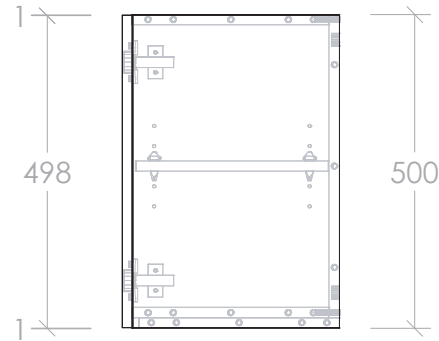

675

335.5 335.5

675

*346 (PURE SILK/DECOR)
348 (CLASSIC)

PRODUCT:	WALL CABINET 675MM - 500MM HIGH
SIZE:	675W X 346/348D X 500H
CONFIGURATION:	ALL DOOR, WALL HUNG
VERSION: 01	DATE: 22/06/2023

STYLE	CODE
PURE SILK	PWD567
DECOR	DWD567
CLASSIC	CWD567

NOTES:
ALL DIMENSIONS ARE NOMINAL AND SUBJECT TO CHANGE. DO NOT DRILL OR ROUGH IN UNTIL YOU HAVE RECEIVED AND MEASURED YOUR PRODUCT. ALL DIMENSIONS ARE IN MILLIMETRES. DO NOT MEASURE FROM DRAWING. *OVERALL DEPTH VARIES DEPENDING ON CABINET STYLE