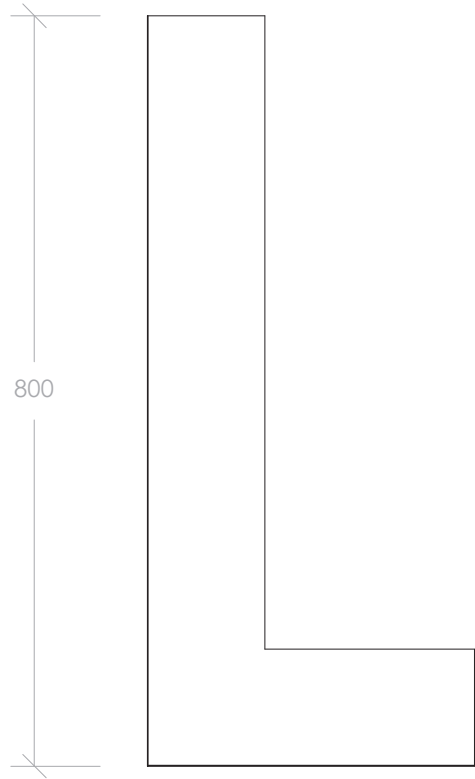

16

348

PRODUCT:	WALL FILLER PANEL - STANDARD
SIZE:	16W X 348D X 800H
CONFIGURATION:	FILLER PANEL
VERSION: 01	DATE: 26/06/2023

STYLE	CODE
PURE SILK	WF16
DECOR	WF16

NOTES:
ALL DIMENSIONS ARE NOMINAL AND SUBJECT TO CHANGE. DO NOT DRILL OR ROUGH IN UNTIL YOU HAVE RECEIVED AND MEASURED YOUR PRODUCT. ALL DIMENSIONS ARE IN MILLIMETRES. DO NOT MEASURE FROM DRAWING.