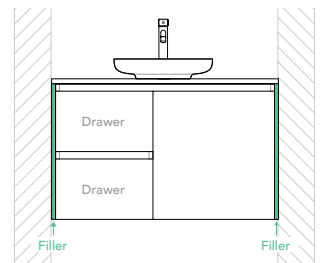

Fillers & Infills (surcharges apply)

Against Wall

Use when a drawer is up against a wall or when the wall is out of plumb.

Left Side **Right Side**

Filler (no changes will be made to the cabinet, installer to trim filler strip down to size on site if needed)

OR

Infill (reduce the cabinet by 10mm)

OR

Between Wall*

Use when the vanity is going in between two walls.

Infill x 2
(reduce the cabinet by 20mm)

*Not recommended for use with ceramic tops.

OR

Against Wall with Architrave

Use when the drawer will not clear an architrave or obstruction (e.g. towel rail).

Wide Infill
60-100mm Infill (please specify):

_____ mm

(Cabinet width adjusted to suit)

Disclaimer: