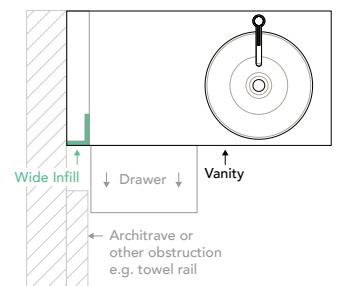

Fillers & Infills (surcharges apply)

Against Wall

Use when a drawer is up against a wall or when the wall is out of plumb.

Left Side **Right Side**

Filler (no changes will be made to the cabinet, installer to trim filler strip down to size on site if needed)

OR

Infill (reduce the cabinet by 10mm)

OR

Between Wall*

Use when the vanity is going in between two walls.

Infill x 2
(reduce the cabinet by 20mm)

*Not recommended for use with ceramic tops.

OR

Against Wall with Architrave

Use when the drawer will not clear an architrave or obstruction (e.g. towel rail).

Wide Infill
60-100mm Infill (please specify):

_____ mm

(Cabinet width adjusted to suit)

Disclaimer: