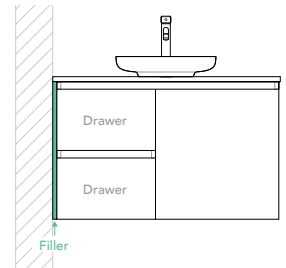

Fillers & Infills (surcharges apply)

Against Wall

Use when a drawer is up against a wall or when the wall is out of plumb.

Left Side **Right Side**

Filler (no changes will be made to the cabinet, installer to trim filler strip down to size on site if needed)

OR

Infill (reduce the cabinet by 10mm)

OR

Between Wall*

Use when the vanity is going in between two walls.

Infill x 2
(reduce the cabinet by 20mm)

*Not recommended for use with ceramic tops.

OR