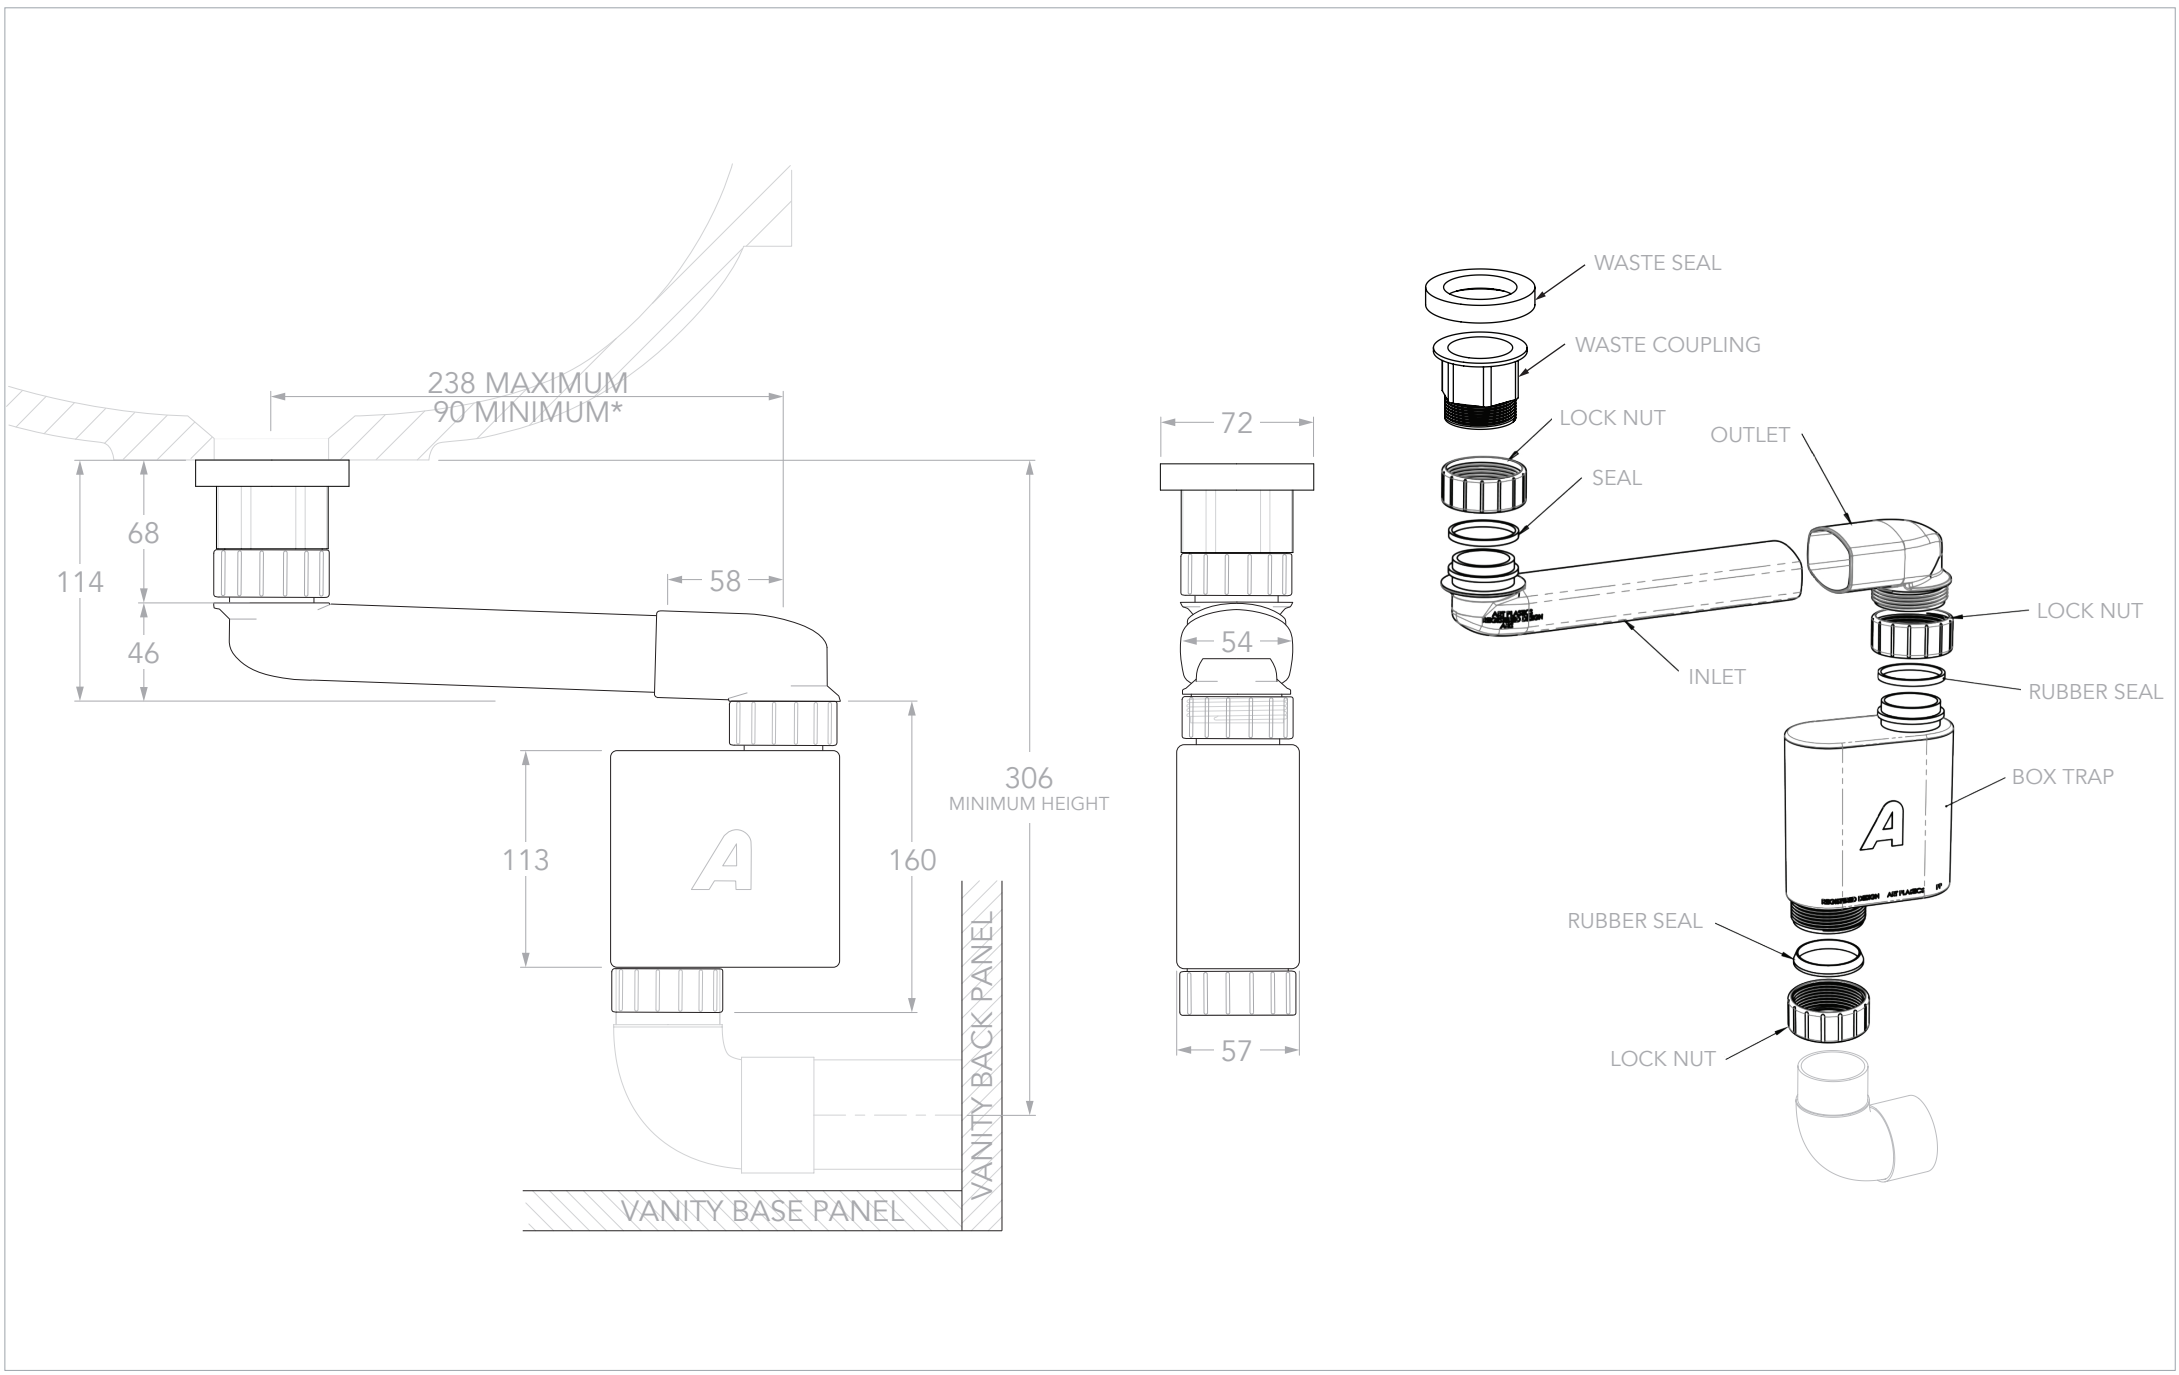

PRODUCT:	ELI 1200 CENTRE
SIZE:	1200W x 500D x *892/900H
CONFIGURATION:	ALL-DRAWER, FLOOR MOUNT
VERSION: 01	DATE: 23/09/2024

TOP:	BENCHTOP ONLY (REFER TO CODE)
BASIN POSITION:	CENTRE
CODE:	ELIFAW1200WKC** CODE SUFFIX DEPENDENT ON BENCHTOP MATERIAL SEE BROCHURE OR ADPAUSTRALIA.COM.AU FOR DETAILS

NOTES:	DIMENSIONS ARE NOMINAL. DO NOT DRILL OR ROUGH IN UNTIL YOU HAVE RECEIVED AND MEASURED YOUR VANITY. ALL DIMENSIONS ARE IN MILLIMETRES. DO NOT MEASURE FROM DRAWING. *FOR DURASEIN FINISHES 12MM MATERIAL THICKNESS. 20MM THICKNESS FOR ALL OTHER BENCHTOP FINISHES.
--------	--

PRODUCT:	SPACE SAVER PLUMBING KIT
CODE:	SPCSVRKIT40
OUTLET SIZE:	40MM
VERSION: 02	DATE: 29/06/2023

FINISH: WHITE

**NOTES:**

DIMENSIONS ARE NOMINAL. DO NOT DRILL OR ROUGH IN UNTIL YOU HAVE RECEIVED AND MEASURED YOUR VANITY. ALL DIMENSIONS ARE IN MILLIMETRES. DO NOT MEASURE FROM DRAWING.

SPACE SAVER PLUMBING KIT INCLUDED TO CONCEAL PLUMBING BEHIND DRAWER. PLEASE NOTE THAT THE BOX TRAP IS NOT COMPATIBLE WITH ALL BASINS. RECOMMEND USING A SHORT TRAP FOR SEMI INSET BASINS.