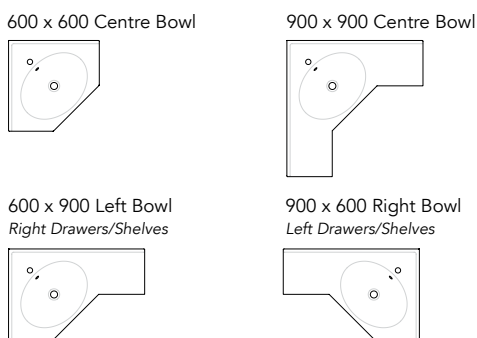

12mm Durasein
(Available in all colours)

Colour: _____

Basin - Refer to ADP website for compatibility
(Only available for benchtop option)

Above-Counter Semi-Inset Inset Under-Counter

Product Code: _____ Colour: _____

Product Name: _____

2 Vanity Size, Top & Configuration

Cast Marble Moulded Top

Benchtop (Cherry Pie or Durasein)

5 Taphole Location (For benchtop only)

0 tap hole - please specify:

Drilling own Wall Taps In basin