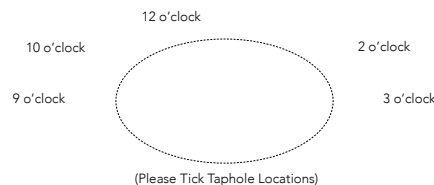

Product Name: _____

2 Vanity Size, Top & Configuration

Cast Marble Moulded Top

Benchtop (Cherry Pie or Durasein)

5 Taphole Location (For benchtop only)

0 tap hole - please specify:

Drilling own Wall Taps In basin

3 tap holes

1 tap hole - please specify location:

6 Handles

(Premium handles are included with Pro models at no extra charge, Lite models incur extra charge)

Bevel-Grip Handle

Handle Name: _____

Handle Finish: _____ Handle Size: _____