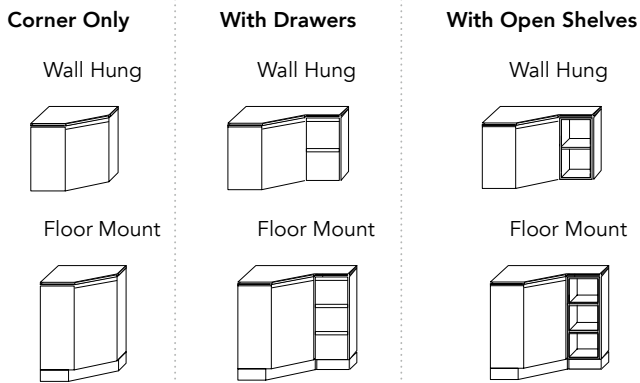

1 Vanity Configuration

4 Benchtop & Basin (Ignore if selected ceramic or cast marble moulded tops)

20mm Cherry Pie
(Only available in Cherry Pie Bright White, Alabaster, Calacatta, Carrera, Copper Terrazzo, Grey Travertine, Sugar Cream)