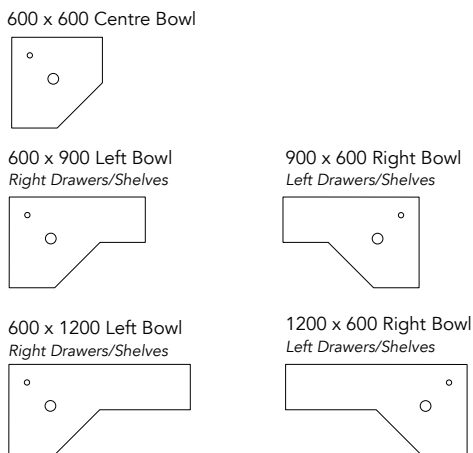

12mm Durasein
(Available in all colours)

Colour: _____

Basin - Refer to ADP website for compatibility
(Only available for benchtop option)

Above-Counter Semi-Inset Inset Under-Counter

Product Code: _____ Colour: _____

Product Name: _____

2 Vanity Size, Top & Configuration

Cast Marble Moulded Top

Benchtop (Cherry Pie or Durasein)

5 Taphole Location (For benchtop only)

0 tap hole - please specify:

Drilling own Wall Taps In basin