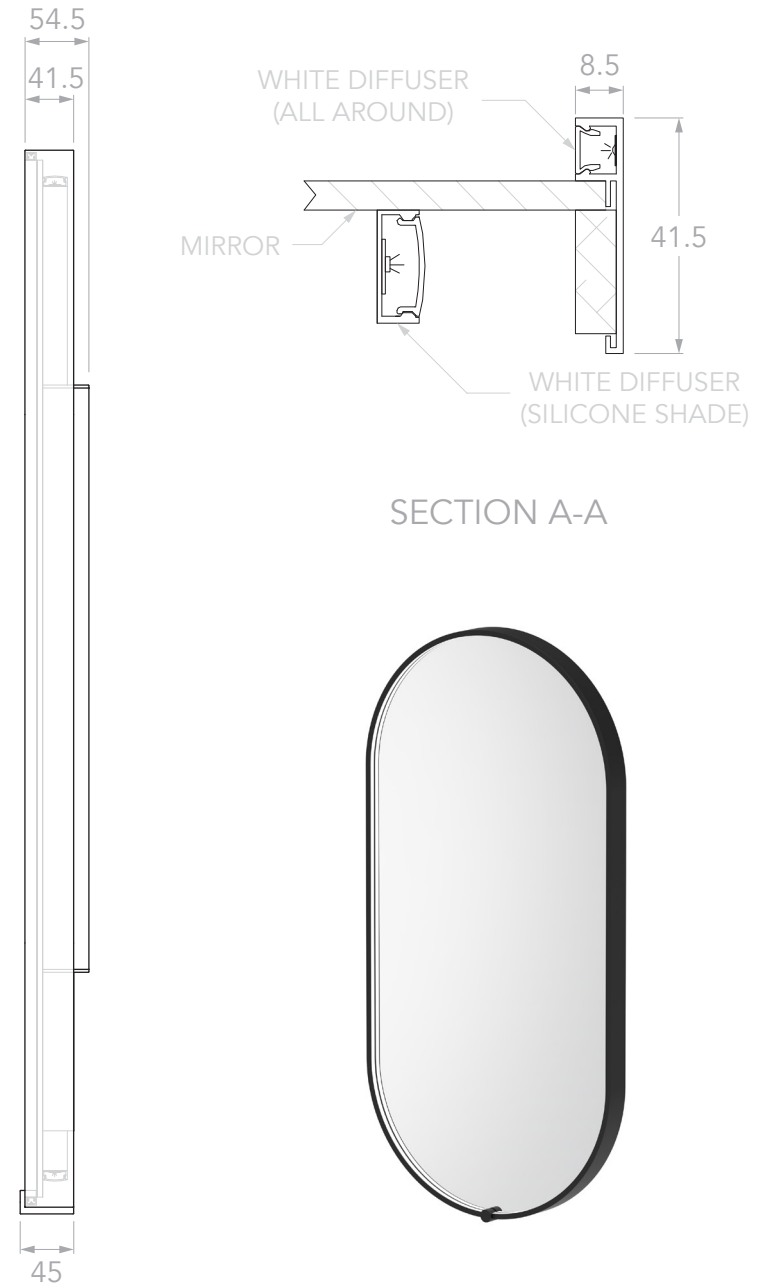

LED: 2216 / 12V / 240PCS / M / 6000K
 LED LENGTH: 2.3 LM: 2300
 BACKLIT: 2835 / 12V / 120PCS / 9.6W / M / 3000K
 LED LENGTH: 2.1 LM:2100
 SAA IP44

PRODUCT:	SERA PILL LED MIRROR
SIZE:	350W x 900H x 54.5D
CODE:	SMSEP9045*
VERSION: 01	DATE: 06/11/2023

STYLE:	LED MIRROR
MATERIAL:	ALUMINIUM FRAME
FINISH*:	MATTE BLACK (SMSEP9045BK) MATTE WHITE (SMSEP9045WH) BRUSHED BRASS (SMSEP9045BB)

NOTES:
 DIMENSIONS ARE NOMINAL. DO NOT DRILL OR ROUGH IN UNTIL YOU HAVE RECEIVED AND MEASURED YOUR PRODUCT.
 ALL DIMENSIONS ARE IN MILLIMETRES. DO NOT MEASURE FROM DRAWING.
 ELECTRICAL ROUGH IN REQUIRED. ALL ELECTRICAL WORK TO BE CARRIED OUT BY A LICENCED ELECTRICIAN.
 MIRROR COMES WITH SAA PLUG INSTALLED.