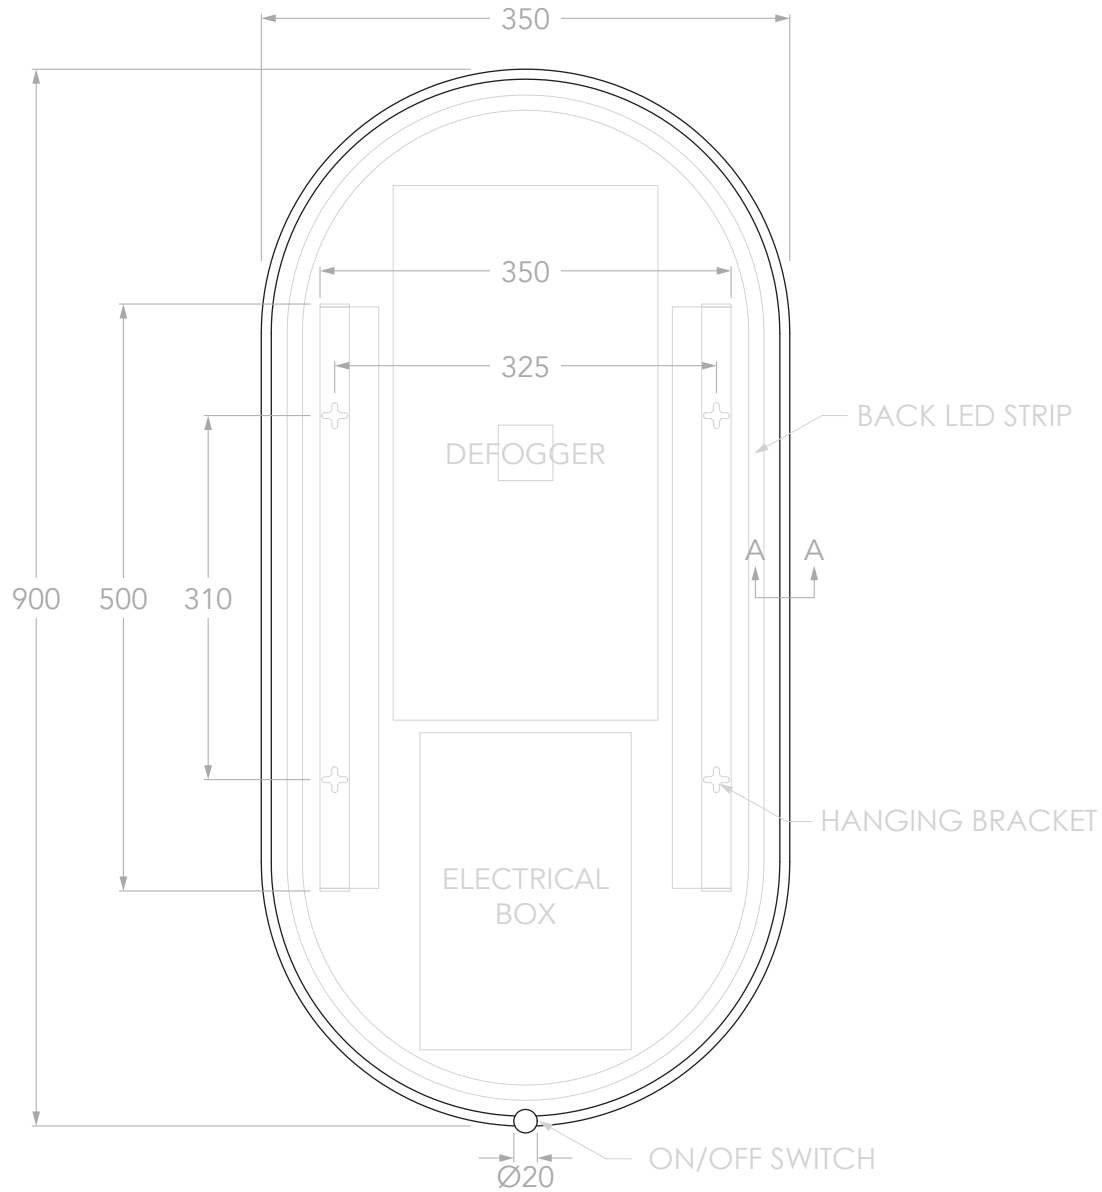

LED: 2216 / 12V / 240PCS / M / 6000K
 LED LENGTH: 2.3 LM: 2300
 BACKLIT: 2835 / 12V / 120PCS / 9.6W / M / 3000K
 LED LENGTH: 2.1 LM:2100
 SAA IP44

PRODUCT:	SERA PILL LED MIRROR
SIZE:	350W x 900H x 54.5D
CODE:	SMSEP9045*
VERSION: 01	DATE: 06/11/2023

STYLE:	LED MIRROR
MATERIAL:	ALUMINIUM FRAME
FINISH*:	MATTE BLACK (SMSEP9045BK) MATTE WHITE (SMSEP9045WH) BRUSHED BRASS (SMSEP9045BB)

NOTES:
 DIMENSIONS ARE NOMINAL. DO NOT DRILL OR ROUGH IN UNTIL YOU HAVE RECEIVED AND MEASURED YOUR PRODUCT.
 ALL DIMENSIONS ARE IN MILLIMETRES. DO NOT MEASURE FROM DRAWING.
 ELECTRICAL ROUGH IN REQUIRED. ALL ELECTRICAL WORK TO BE CARRIED OUT BY A LICENCED ELECTRICIAN.
 MIRROR COMES WITH SAA PLUG INSTALLED.