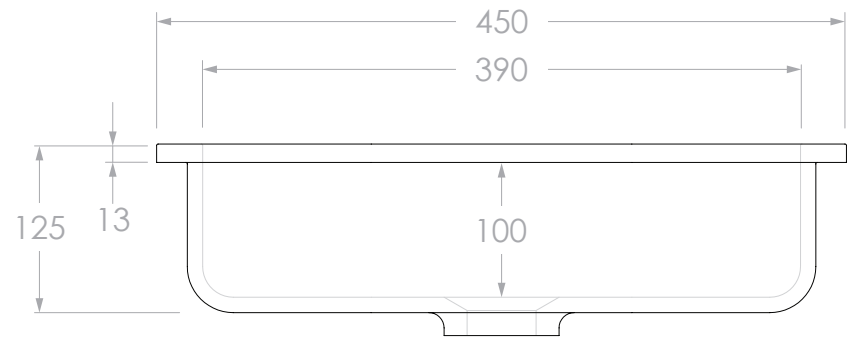

Ø44 WASTE
CENTRED

PRODUCT:	ISLA BASIN
SIZE:	450W x 280D x 125H
STYLE:	INSET / UNDER-COUNTER (ENSUITE)
VERSION: 01	DATE: 02/11/2023

CAPACITY:	6.6L TO RIM
WEIGHT:	3.5KG
MATERIAL:	SOLID SURFACE
FINISH:	GLOSS WHITE (TOPSISL4528GW) MATTE WHITE (TOPSISL4528MW)

NOTES:	DIMENSIONS ARE NOMINAL. DO NOT DRILL OR ROUGH IN UNTIL YOU HAVE RECEIVED AND MEASURED YOUR PRODUCT. ALL DIMENSIONS ARE IN MILLIMETRES. DO NOT MEASURE FROM DRAWING. BASIN SUITS 32MM WASTE. ADP UNIVERSAL PLUG AND WASTE RECOMMENDED (SOLD SEPARATELY).
--------	---