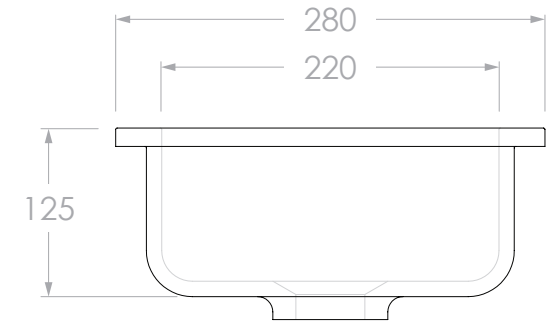

Ø44 WASTE
CENTRED

PRODUCT:	ISLA BASIN
SIZE:	450W x 280D x 125H
STYLE:	INSET / UNDER-COUNTER (ENSUITE)
VERSION: 01	DATE: 02/11/2023

CAPACITY:	6.6L TO RIM
WEIGHT:	3.5KG
MATERIAL:	SOLID SURFACE
FINISH:	GLOSS WHITE (TOPSISL4528GW) MATTE WHITE (TOPSISL4528MW)

NOTES:	DIMENSIONS ARE NOMINAL. DO NOT DRILL OR ROUGH IN UNTIL YOU HAVE RECEIVED AND MEASURED YOUR PRODUCT. ALL DIMENSIONS ARE IN MILLIMETRES. DO NOT MEASURE FROM DRAWING. BASIN SUITS 32MM WASTE. ADP UNIVERSAL PLUG AND WASTE RECOMMENDED (SOLD SEPARATELY).
--------	---