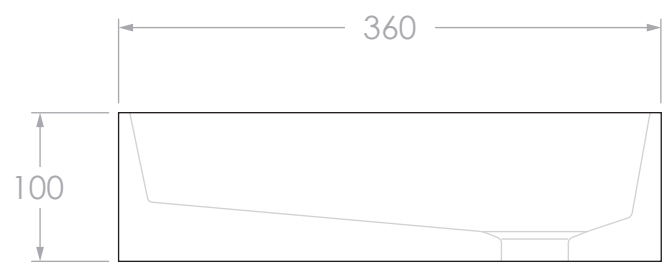

8L CAPACITY
TO RIM

PRODUCT:	ARCH SMOOTH BASIN
SIZE:	415W x 360D x 100H
CODE:	TOPCASM415*
VERSION: 02	DATE: 17/10/2024

STYLE:	ABOVE COUNTER
MATERIAL:	CERAMIC
FINISH:	GLOSS WHITE (TOPCASM415GW) MATTE WHITE (TOPCASM415MW)

NOTES:

DIMENSIONS ARE NOMINAL. DO NOT DRILL OR ROUGH IN UNTIL YOU HAVE RECEIVED AND MEASURED YOUR PRODUCT.
ALL DIMENSIONS ARE IN MILLIMETRES. DO NOT MEASURE FROM DRAWING.
BASIN SUITS 32MM WASTE. ADP UNIVERSAL PLUG AND WASTE RECOMMENDED (SOLD SEPARATELY).
DUE TO THE MANUFACTURING NATURE OF CERAMICS, +/-5MM VARIATION IN SIZE AND DETAIL CAN BE EXPECTED.