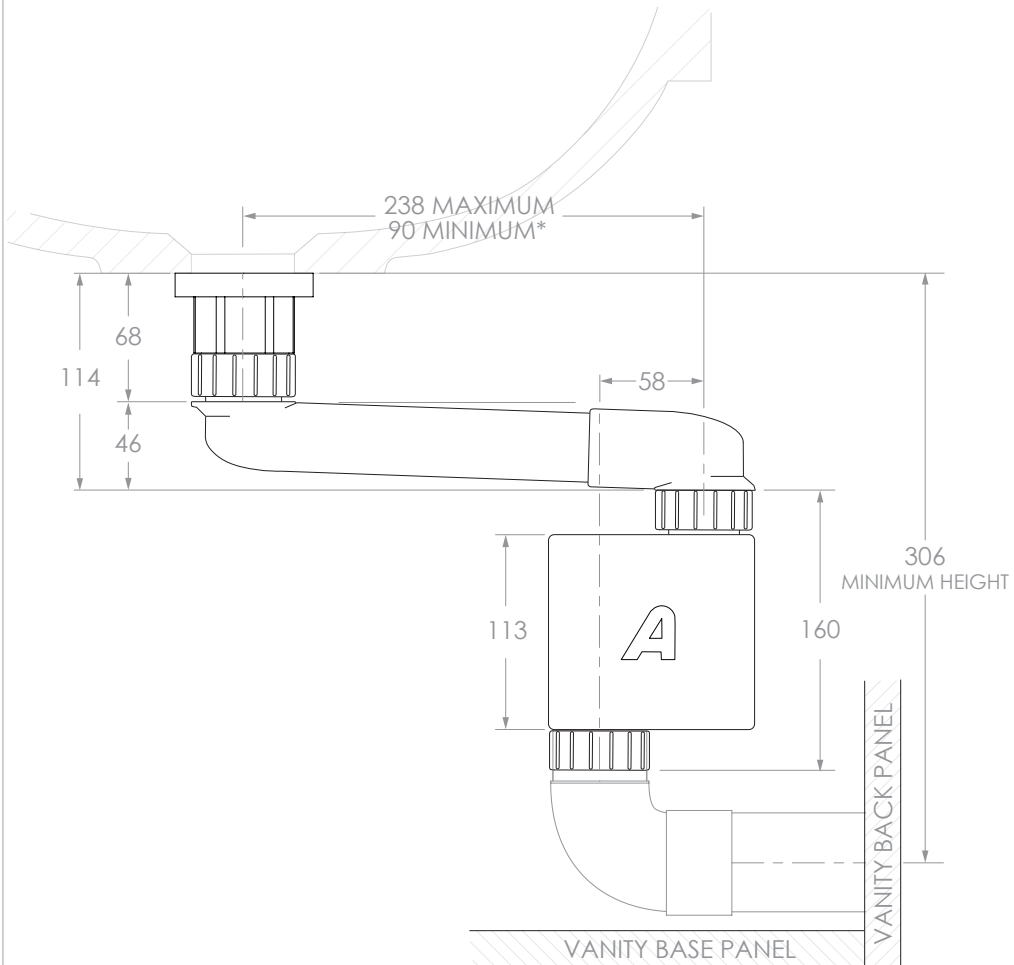

PRODUCT:	HARPER 1500 FLOOR MOUNT	TOP:	90MM SOLID SURFACE BENCHTOP
SIZE:	1500W x 500D x 850/1030H	BASIN POSITION:	DOUBLE
CONFIGURATION:	ALL DRAWER, FLOOR MOUNT	CODE:	HARFAS1500FMDCP - (CHERRY PIE) HARFAS1500FMDDU - (DURASEIN)
VERSION: 02	DATE: 05/02/2024		

NOTES:
 DIMENSIONS ARE NOMINAL. DO NOT DRILL OR ROUGH IN UNTIL YOU HAVE RECEIVED AND MEASURED YOUR VANITY.
 ALL DIMENSIONS ARE IN MILLIMETRES. DO NOT MEASURE FROM DRAWING.
 **FOR DURASEIN FINISHES 12MM MATERIAL THICKNESS. 20MM THICKNESS FOR ALL OTHER BENCHTOP FINISHES.
 LEGS ARE NOT LOAD BEARING, VANITY MUST BE SECURED TO WALL.

PRODUCT:	SPACE SAVER PLUMBING KIT
CODE:	SPCSVRKIT40
OUTLET SIZE:	40MM
VERSION: 02	DATE: 29/06/2023

FINISH:	WHITE
 ARTPLASTICS Innovative Plumbing Fittings	

NOTES:
DIMENSIONS ARE NOMINAL. DO NOT DRILL OR ROUGH IN UNTIL YOU HAVE RECEIVED AND MEASURED YOUR VANITY. ALL DIMENSIONS ARE IN MILLIMETRES. DO NOT MEASURE FROM DRAWING.
SPACE SAVER PLUMBING KIT INCLUDED TO CONCEAL PLUMBING BEHIND DRAWER. PLEASE NOTE THAT THE BOX TRAP IS NOT COMPATIBLE WITH ALL BASINS. RECOMMEND USING A SHORT TRAP FOR SEMI INSET BASINS.