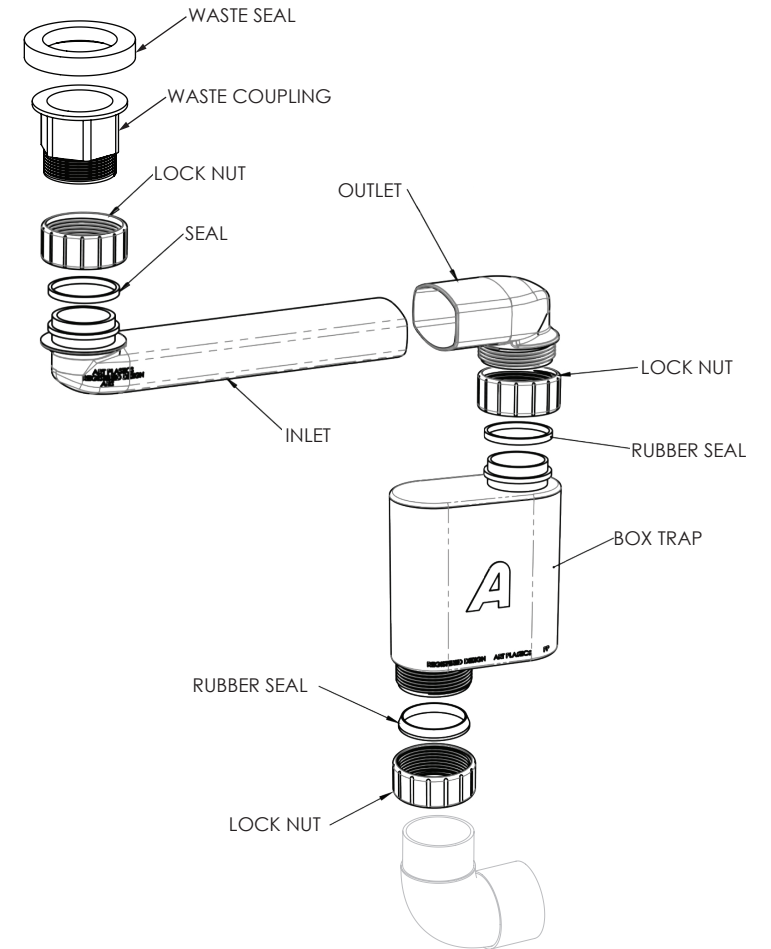

PRODUCT:	HARPER 1500 FLOOR MOUNT	TOP:	90MM SOLID SURFACE BENCHTOP
SIZE:	1500W x 500D x 850/1030H	BASIN POSITION:	DOUBLE
CONFIGURATION:	ALL DRAWER, FLOOR MOUNT	CODE:	HARFAS1500FMDCP - (CHERRY PIE) HARFAS1500FMDDU - (DURASEIN)
VERSION: 02	DATE: 05/02/2024		

NOTES:
 DIMENSIONS ARE NOMINAL. DO NOT DRILL OR ROUGH IN UNTIL YOU HAVE RECEIVED AND MEASURED YOUR VANITY.
 ALL DIMENSIONS ARE IN MILLIMETRES. DO NOT MEASURE FROM DRAWING.
 **FOR DURASEIN FINISHES 12MM MATERIAL THICKNESS. 20MM THICKNESS FOR ALL OTHER BENCHTOP FINISHES.
 LEGS ARE NOT LOAD BEARING, VANITY MUST BE SECURED TO WALL.

PRODUCT:	SPACE SAVER PLUMBING KIT
CODE:	SPCSVRKIT40
OUTLET SIZE:	40MM
VERSION: 02	DATE: 29/06/2023

FINISH:	WHITE
 ARTPLASTICS Innovative Plumbing Fittings	

NOTES:
DIMENSIONS ARE NOMINAL. DO NOT DRILL OR ROUGH IN UNTIL YOU HAVE RECEIVED AND MEASURED YOUR VANITY. ALL DIMENSIONS ARE IN MILLIMETRES. DO NOT MEASURE FROM DRAWING.
SPACE SAVER PLUMBING KIT INCLUDED TO CONCEAL PLUMBING BEHIND DRAWER. PLEASE NOTE THAT THE BOX TRAP IS NOT COMPATIBLE WITH ALL BASINS. RECOMMEND USING A SHORT TRAP FOR SEMI INSET BASINS.